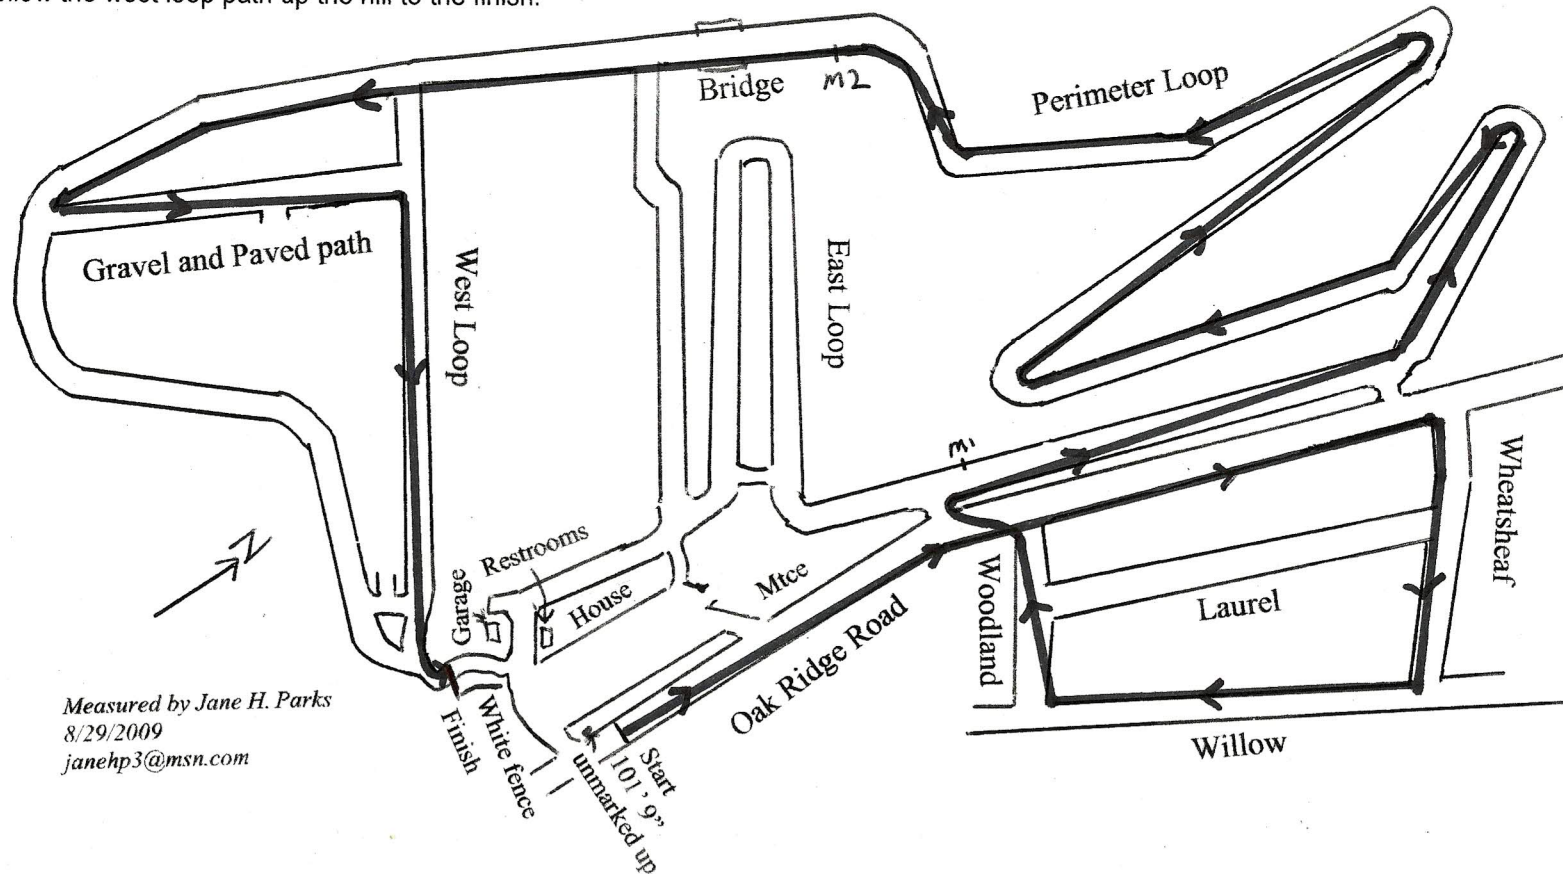

Rock N' Run 5K
Oak Ridge Park, Clark, NJ 07066

NJ09521JHP
Effective 8/29/2009 to 12/31/2019

ALL DIRECTIONS ARE GIVEN RELATIVE TO THE RUNNING DIRECTION.

- Start:** On Oak Ridge Rd, 101 feet 9 inches east of unmarked utility pole on the left which is at the northeast corner of the southwestern entrance to the park.
- Mile 1:** On Oak Ridge Park perimeter path, 100 feet after the chain link fence at the westernmost road cut entrance to the park.
- Mile 2:** On Oak Ridge Park perimeter path, 5 feet before the concrete pad on left and 264.5 feet before the path bridge.
- Finish:** On Oak Ridge Park path at first white fence post on right on the path on west side of the park main house.

Course Notes: Runners start on Oak Ridge Road, turn right onto Wheatsheaf, right onto Willow, right onto Woodland, left onto Oak Ridge and enter the park at the westernmost road cut entrance, turning right onto the perimeter loop. In the park, runners stay on the perimeter loop running counterclockwise until the intersection with the gravel path on the west side of the park. Runners run on the gravel/paved path until it ends at the intersection with the west loop. Runners turn right and follow the west loop path up the hill to the finish.