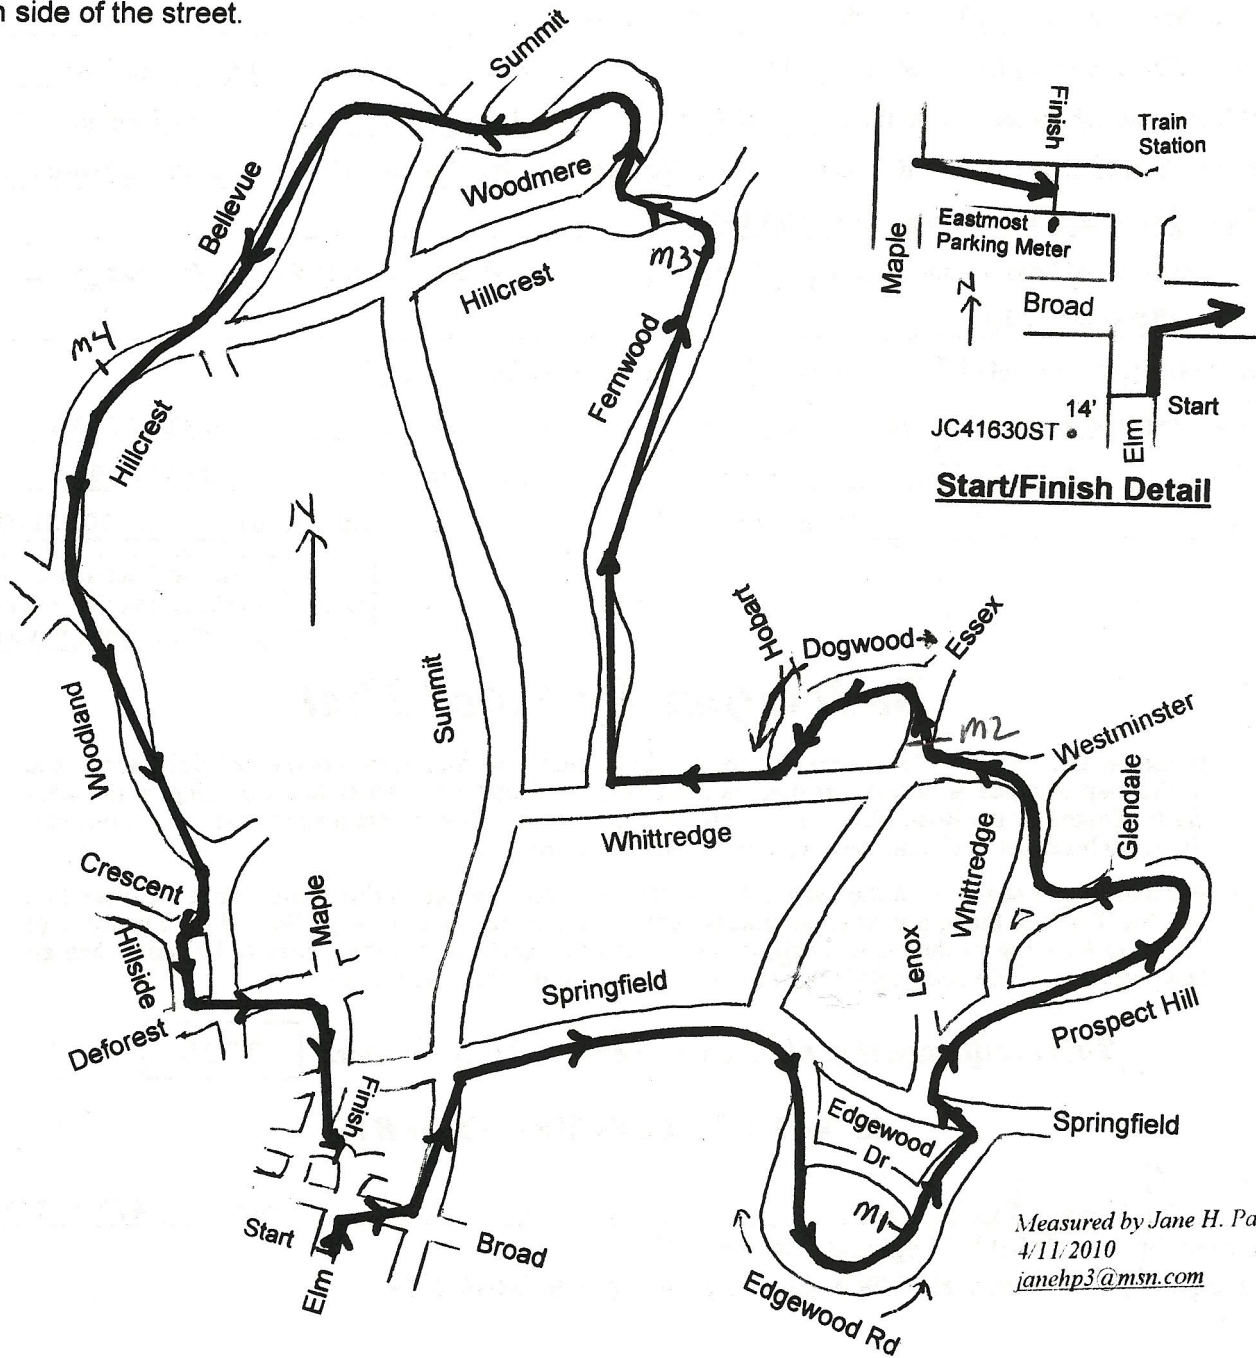

Our House 5 Mile
Summit, NJ

NJ10518JHP

Effective 4/11/2010 to 12/31/2020

ALL DIRECTIONS ARE GIVEN RELATIVE TO THE RUNNING DIRECTION.

- Start:** On Elm St., south of Broad St. at the Mabie Memorial Playground, 14 feet north of utility pole JC41660ST which is on the west side of the road.
- Mile 1:** On Edgewood Rd., just before intersection with Edgewood Dr., 18 feet before fire hydrant on right.
- Mile 2:** On Essex Rd., just past turn from Whittredge Rd., 26 feet past utility pole JC2382ST on right.
- Mile 3:** On Fernwood Rd., just before Hillcrest Ave, 30 feet before utility pole JC753ST on left.
- Mile 4:** On Hillcrest Ave., 12 feet before front door to house #40 which is on the right.
- Finish:** On entrance road from Maple St. to Train Station even with the easternmost parking meter on the South side of the street.